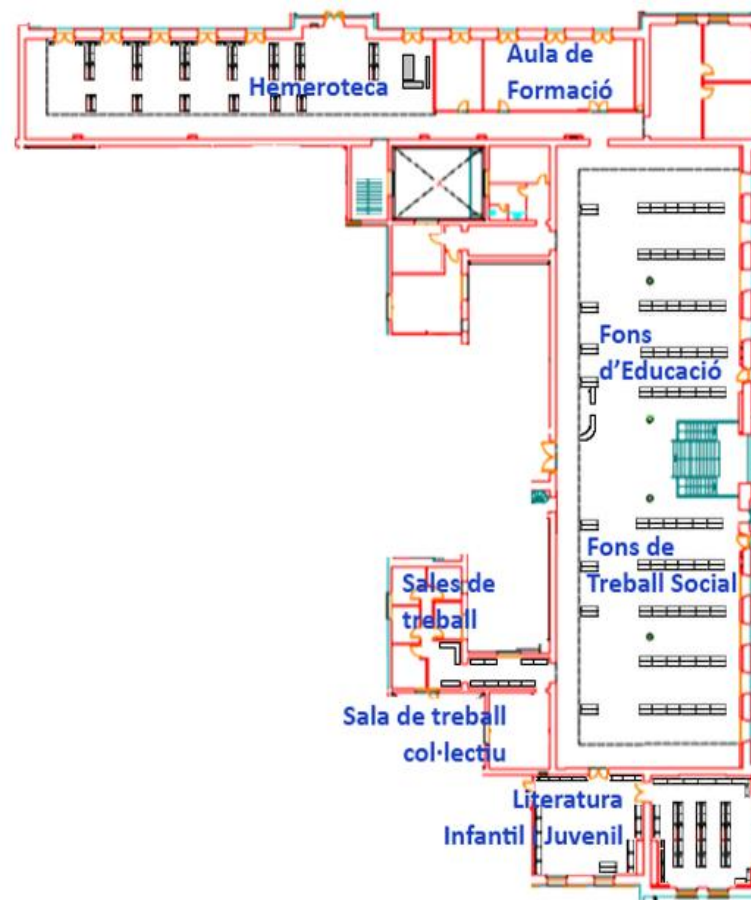

Weekends and public holidays from 9.30
a.m. to 8.30 p.m.

□ [Special opening hours in exam periods and at weekends](#)

□ [Library service regulations](#)

□ [CRAI service charter](#)

Library map

Floor 1

Floor 2

Equipment and facilities

- Training room with 21 computers
- 49 computers for enquiries
- 8 group or individual study rooms
- 7 laptops for loan
- Wi-Fi area
- 771 single-user reading desks
- 2 book-return mailboxes (vestibule of Llevant building and next to the bar)
- Newspaper archive
- Self-service loan machine
- Information display
- Services for people with visual impairments: magnifying glass-light and *Zoom Text* and *Non Visual Desktop Access* (NVDA) software
- Tables adapted to wheelchairs