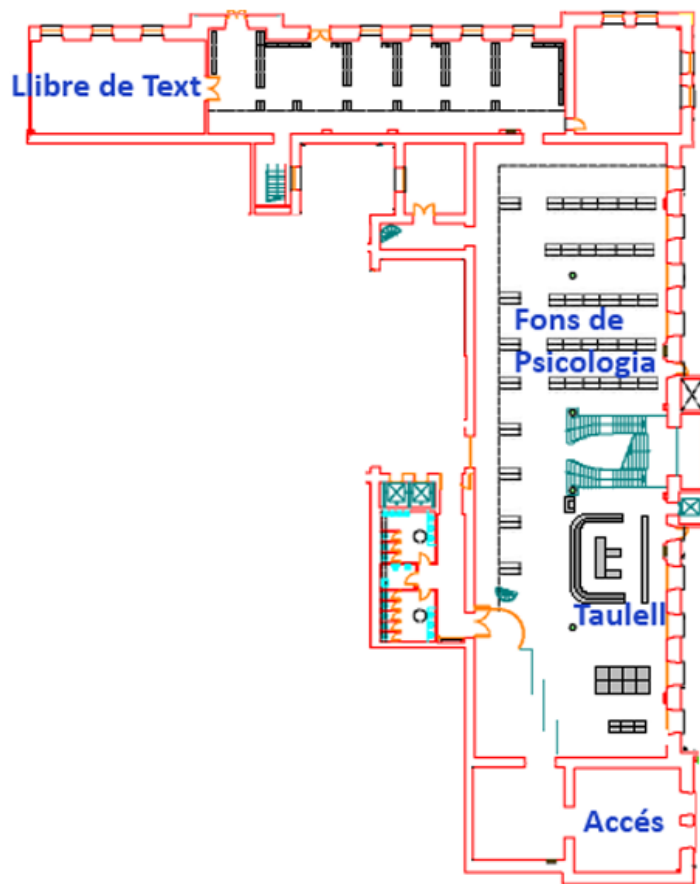

- [Where are we? When we're open](#)
- [Library map](#)
- [Equipment and facilities](#)
- [Division in areas according to noise level](#)
- [The collection: books, journals, etc.](#)
- [WhatsApp service](#)
- [The Mundet Campus events calendar](#)
- [The videogame "Mundet 2049"](#)
- [Start using CRAI](#)
- [Cercabib](#)
- [How to borrow books? UB Card](#)
- [Document loans Service](#)
- [Study rooms and laptop loans](#)
- [What do I have on loan? My account](#)
- [Library consortium loans \(PUC\)](#)
- [Interlibrary loans](#)
- [Access to online resources](#)
- [Virtual Campus](#)
- [Information resources](#)
- [Username and passwords](#)
- [S@U, User Support Service](#)
- [User training](#)
- [Collections](#)
- [Wi-Fi and access to Faculty computers](#)
- [Follows us on social networks and in virtual exhibitions](#)
- [And if you still have questions...](#)

Library map

Floor 1

Floor 2

Equipment and facilities

- Training room with 20 computers
- 51 computers for enquiries
- 8 group or individual study rooms (2 with whiteboards)
- 13 laptops for loan
- Wi-Fi area
- 846 single-user reading desks
- 2 book-return mailboxes (vestibule of the Llevant Building and next to the bar)
- Self-service loan machine
- Information display
- Services for people with vision impairment: 1 table with magnifying glass-light and 2 terminals with *Zoom Text* and *Non Visual Desktop Access (NVDA)* software
- Services for peoples with impaired mobility: 1 reading desk adapted to wheelchairs and 1 chair for reading in a standing position