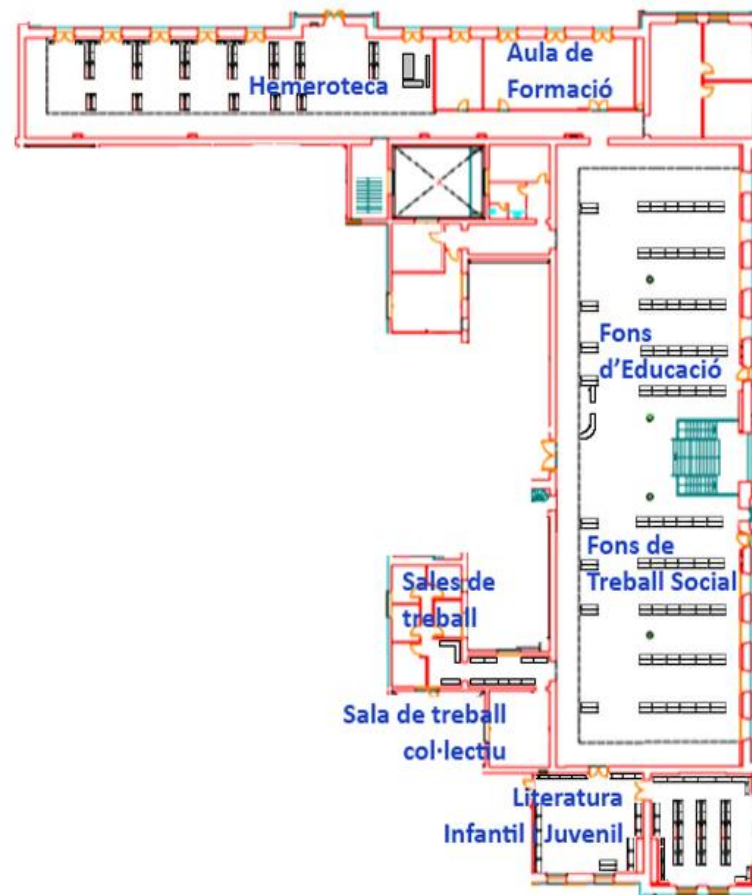

Library map

Floor 1

Floor 2

Equipment and facilities

- Training room with 20 computers
- 51 computers for enquiries
- 8 group or individual study rooms (2 with whiteboards)
- 13 laptops for loan
- Wi-Fi area
- 846 single-user reading desks
- 2 book-return mailboxes (vestibule of the Llevant Building and next to the bar)
- Self-service loan machine
- Information display
- Services for people with vision impairment: 1 table with magnifying glass-light and 2 terminals with *Zoom Text* and *Non Visual Desktop Access (NVDA)* software
- Services for peoples with impaired mobility: 1 reading desk adapted to wheelchairs and 1 chair for reading in a standing position