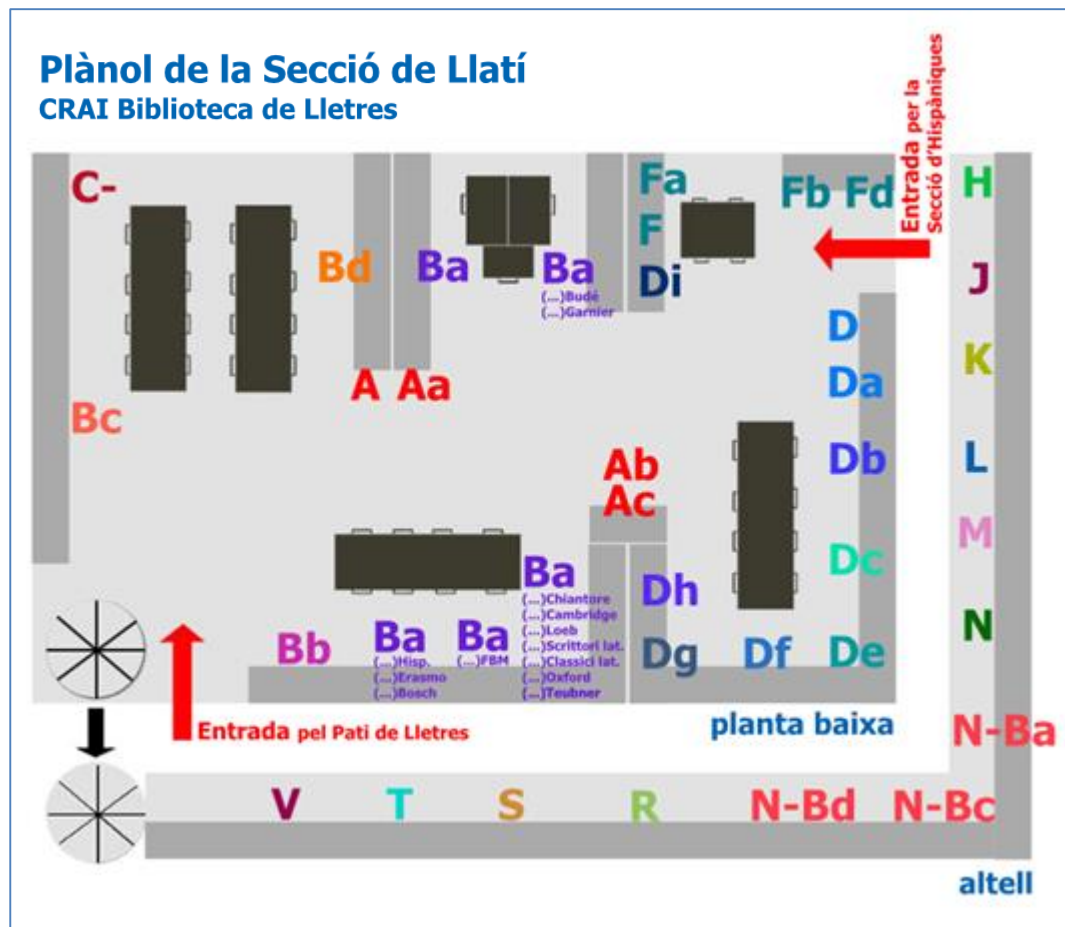

Layouts of the Latin and Hispanic Studies Sections

Layout of the *Romàniques* Section

Equipment

WIFI
UB.EDU
EDUROAM

LAPTOP
LOANS

SELF-SERVICE
PRINT/SCAN/
COPY

QUIET
STUDY
ROOMS

TABLES
WITH
POWER
OUTLETS