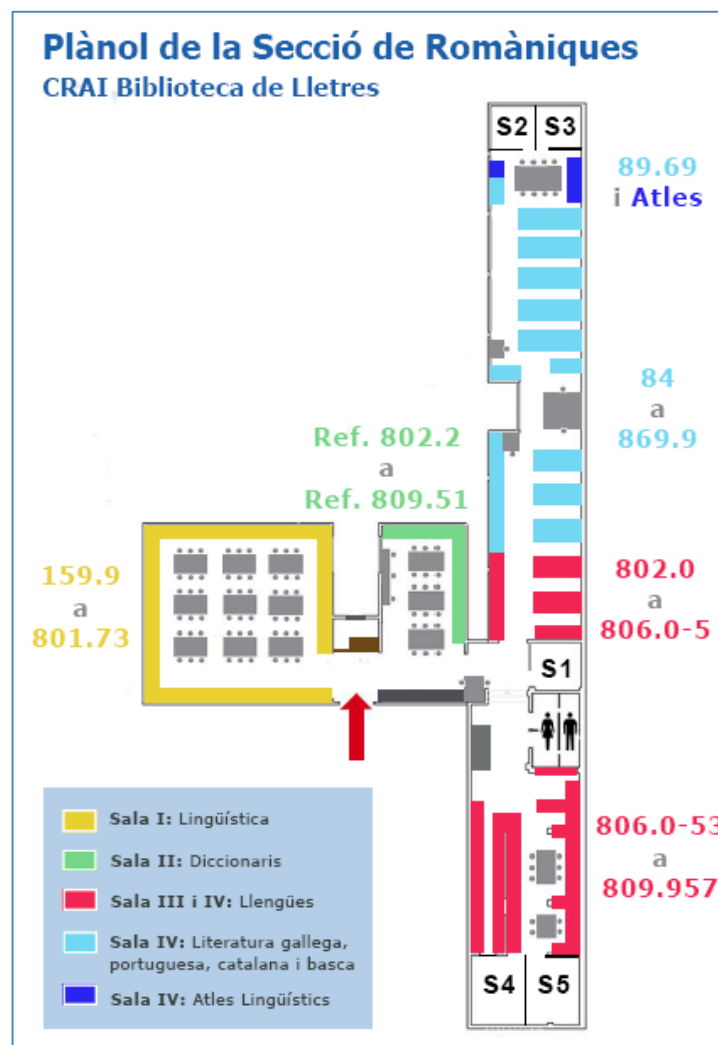

Layouts of the Latin and Hispanic Studies Sections

Layout of the *Romàniques* Section

Equipment

WIFI
UB.EDU
EDUROAM

LAPTOP
LOANS

SELF-SERVICE
PRINT/SCAN/
COPY

QUIET
STUDY
ROOMS

TABLES
WITH
POWER
OUTLETS