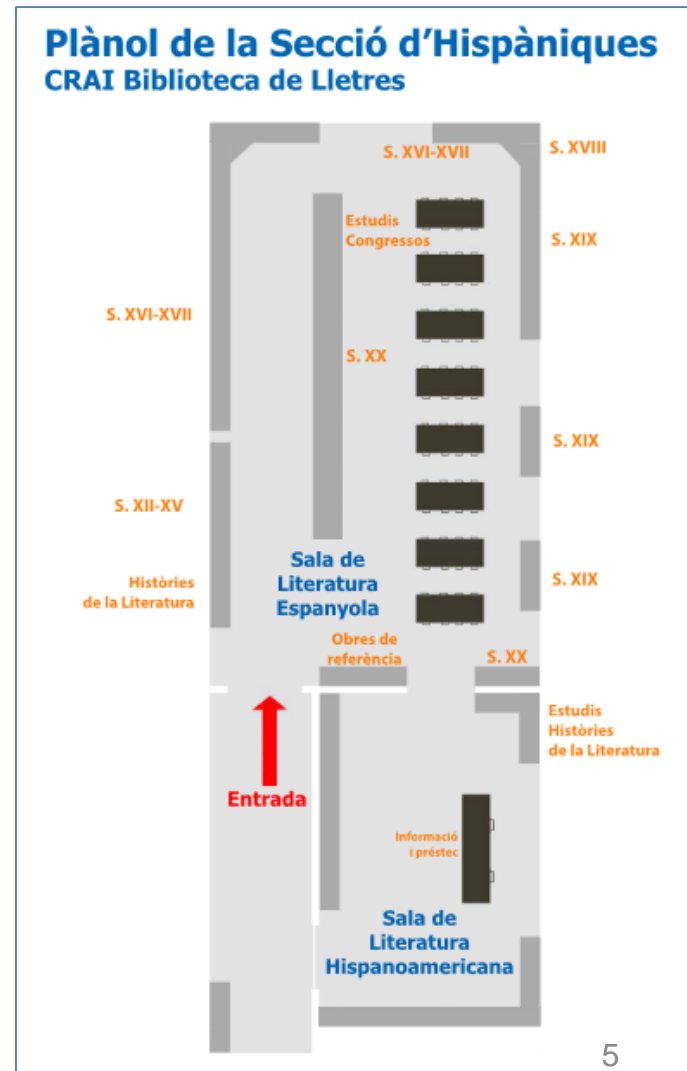

Layouts of the Latin and Hispanic Studies Sections

Layout of the *Romàniques* Section

Equipment

WIFI
UB.EDU
EDUROAM

LAPTOP
LOANS

SELF-SERVICE
PRINT/SCAN/
COPY

QUIET
STUDY
ROOMS

TABLES
WITH
POWER
OUTLETS