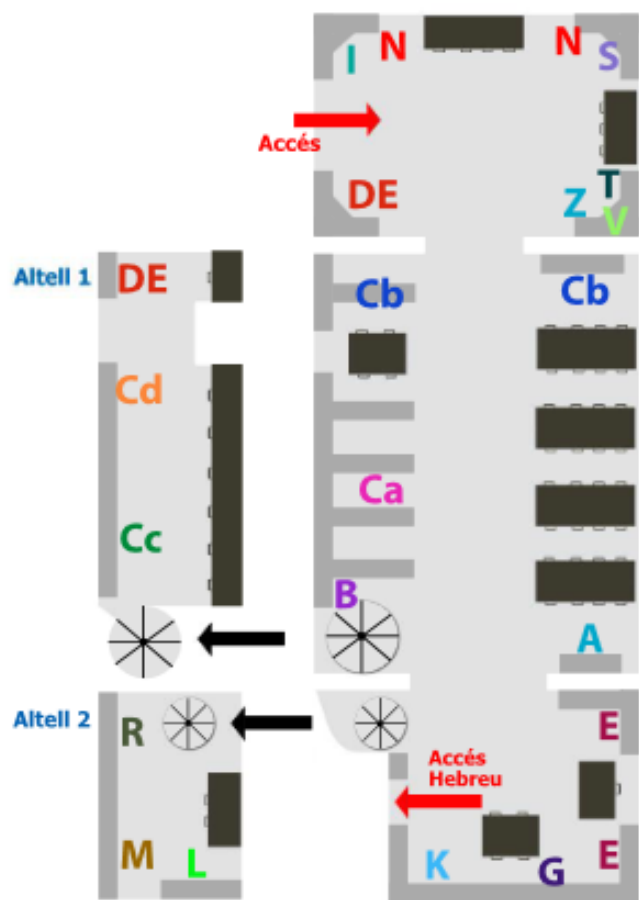

Layouts of the Greek and Hebrew Sections (Lletres-Central)

Plànol de Grec (Secció Central) CRAI Biblioteca de Lletres