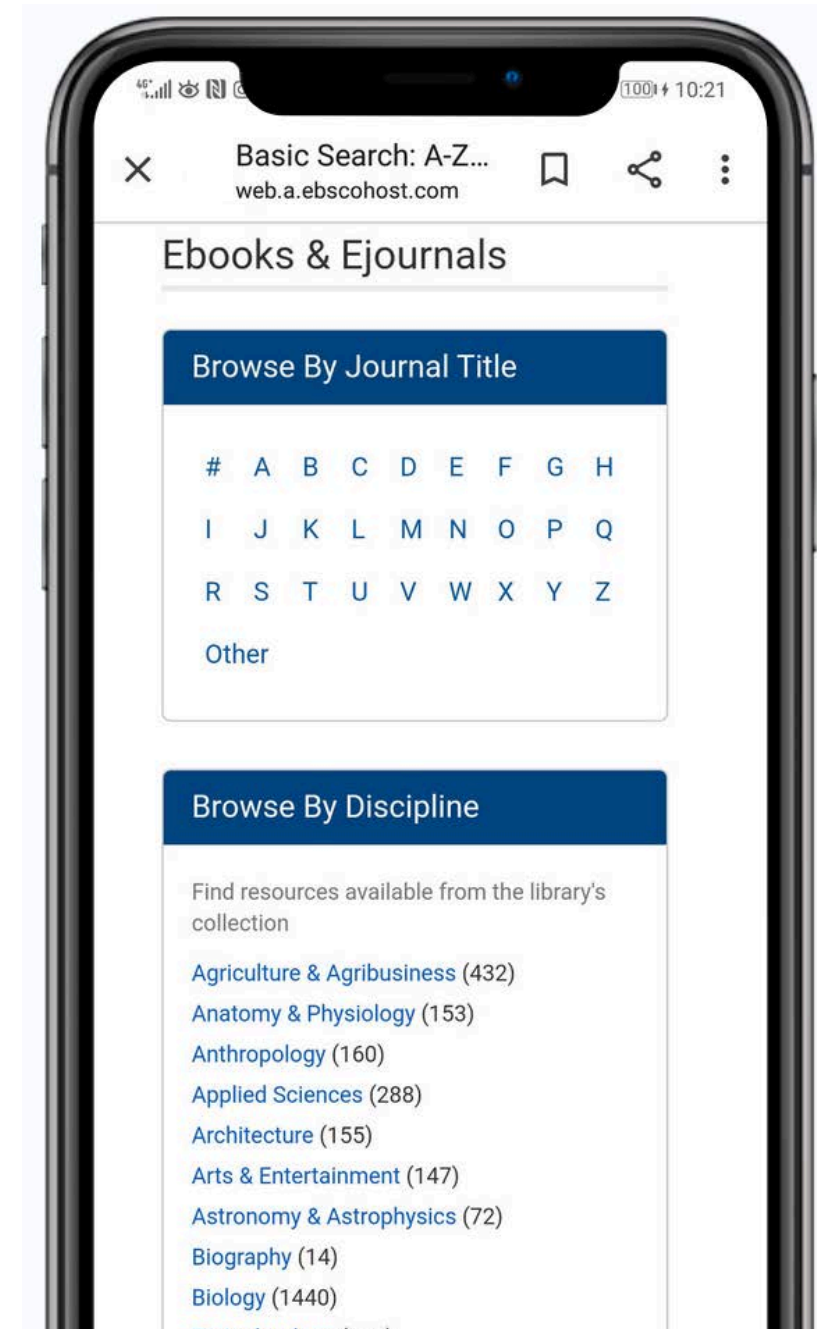

UB Thesaurus (THUB)

UB Authorities

Digital press

Electronic resources in test

UB online repositories

UB bibliographic and documentary heritage

General and Reference guide

Wi-Fi and access to Faculty computers