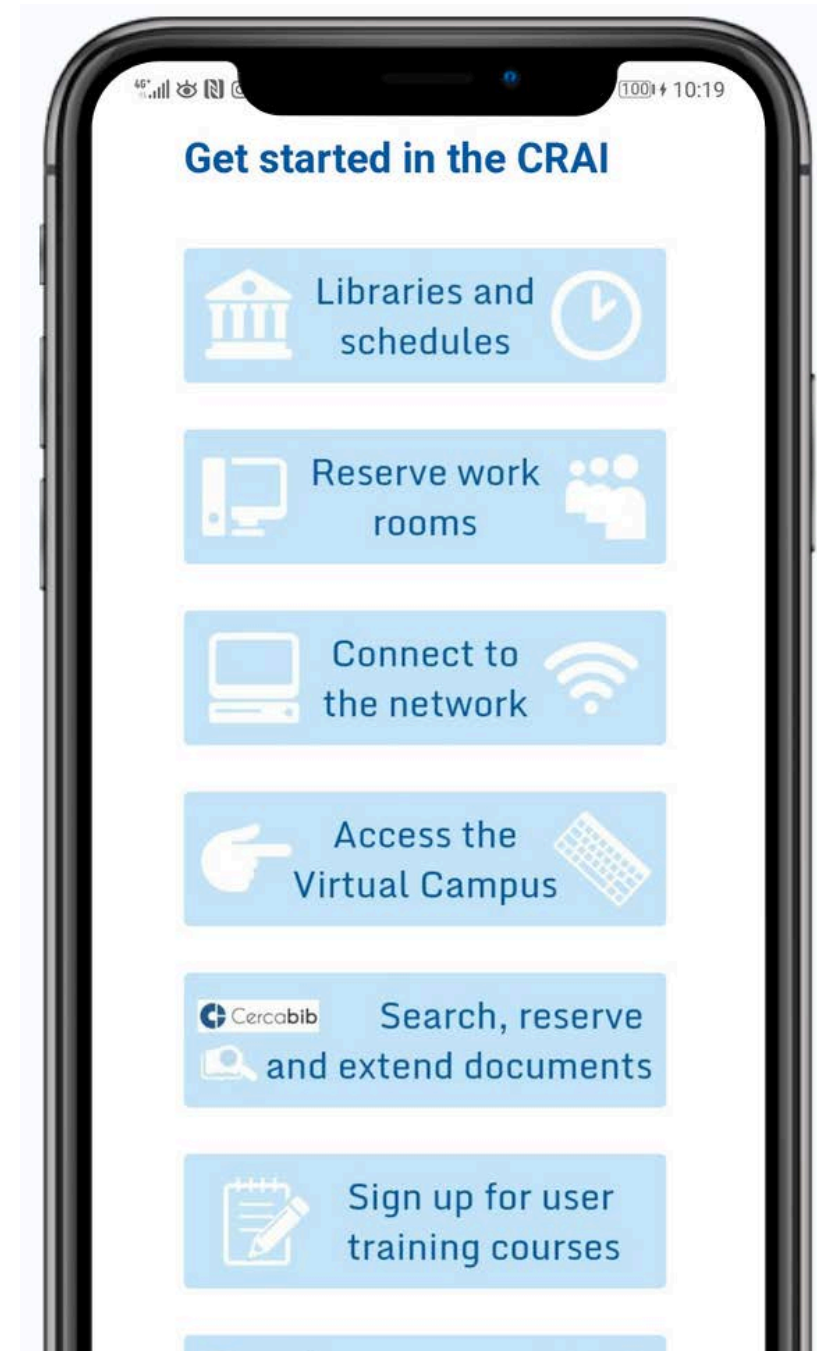

Get started in the CRAI

The Learning and Research Resources Centre (CRAI) of the University of Barcelona at a glance in [Get started in the CRAI](#).

Cercabib

[Cercabib](#) is the **main point of access** to items available from the CRAI UB Library (books, articles, journals, thesis...) and from other academic sources.