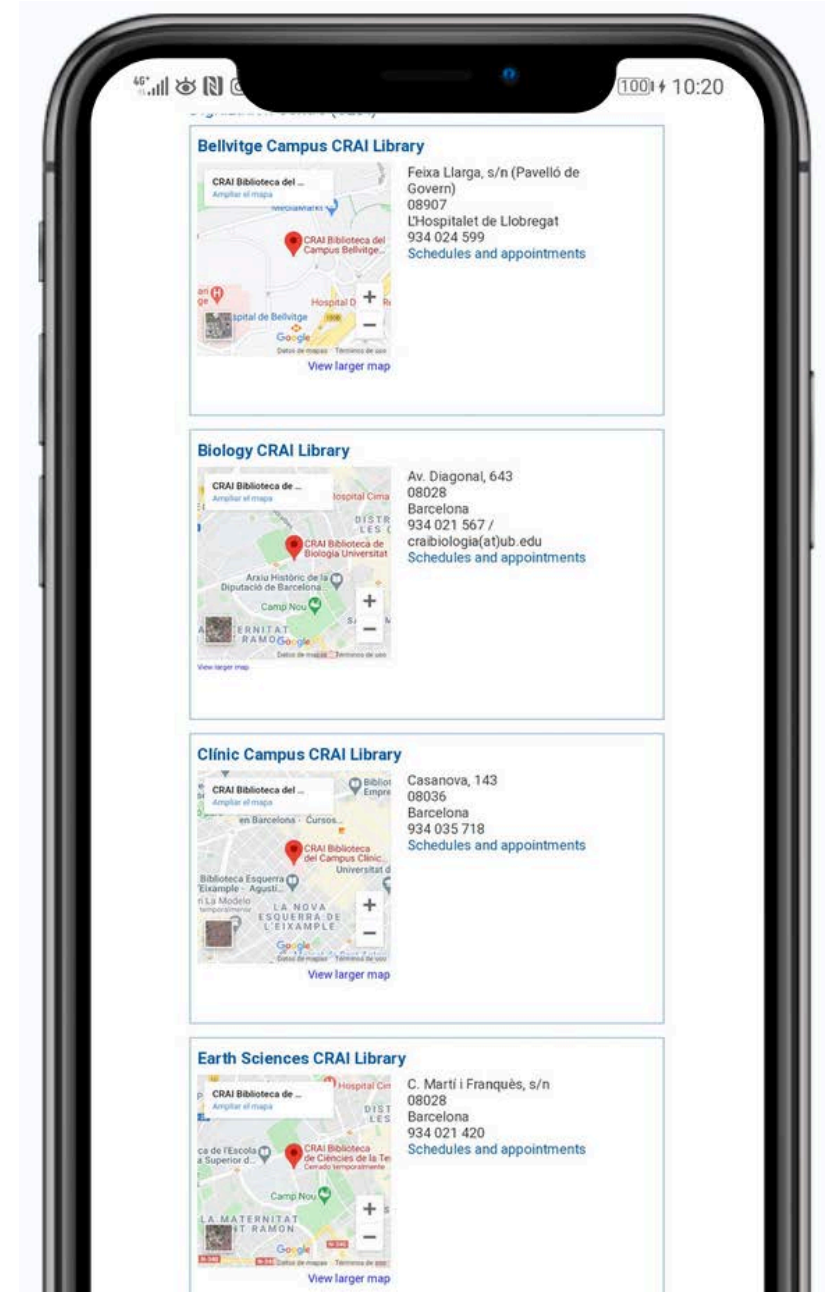

Reservations

You can reserve a maximum of **8 items**, through **My account** or from the loan desks.

Borrowing history

Activate the **borrowing history** in **My account** to keep a **list of the items** you have taken out on loan during your time at the UB.

Recommended reading list: **4 days**

Weekend recommended reading list: **6 days**

Loan from other UB libraries

If you need an item from another UB library you can:

- a) go to the library where the item is held and take it out on loan, or
- b) ask the loans desk in your library to transfer the item from its home library. You will receive it in 2 to 3 days.