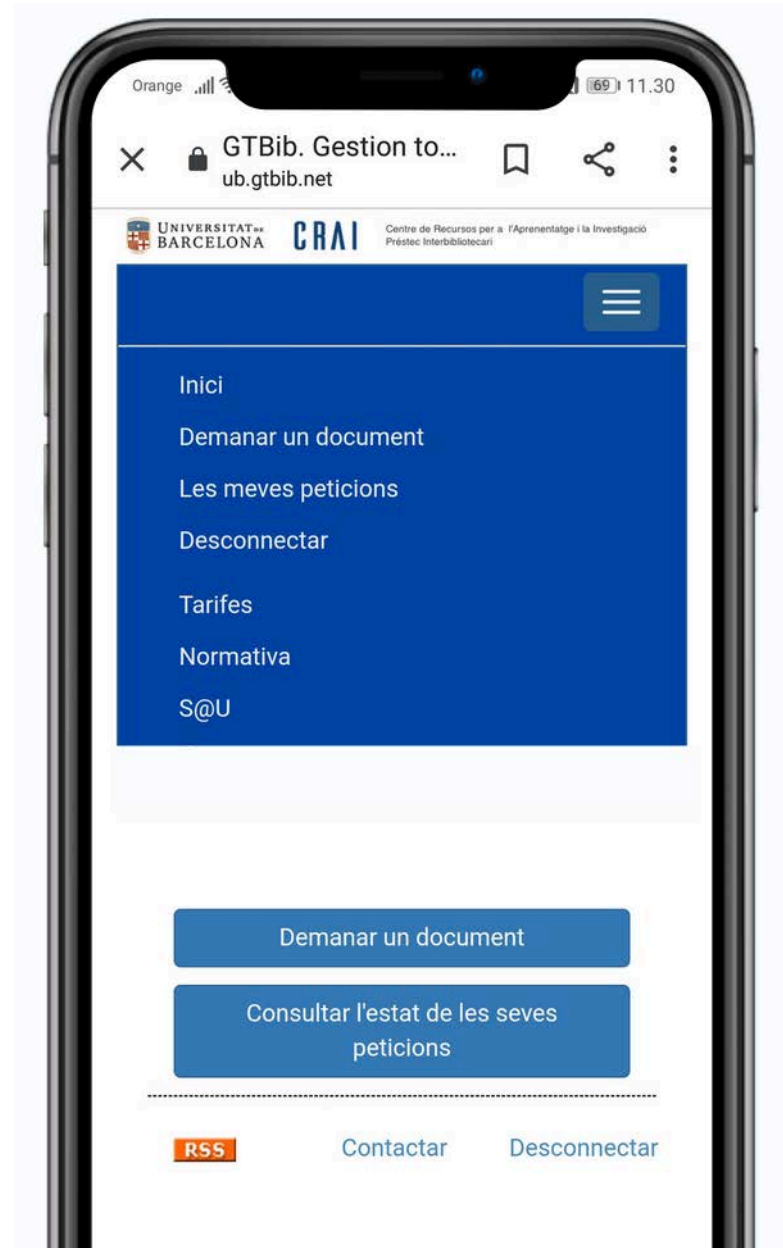

Interlibrary loans

The [interlibrary loan service](#) enables users to locate and obtain the original or a copy of any item that is not held by the CRAI and is not available from other Catalan universities through the [PUC](#).

It also centralizes the loan of CRAI collection items to other institutions. This is a [paid service](#).