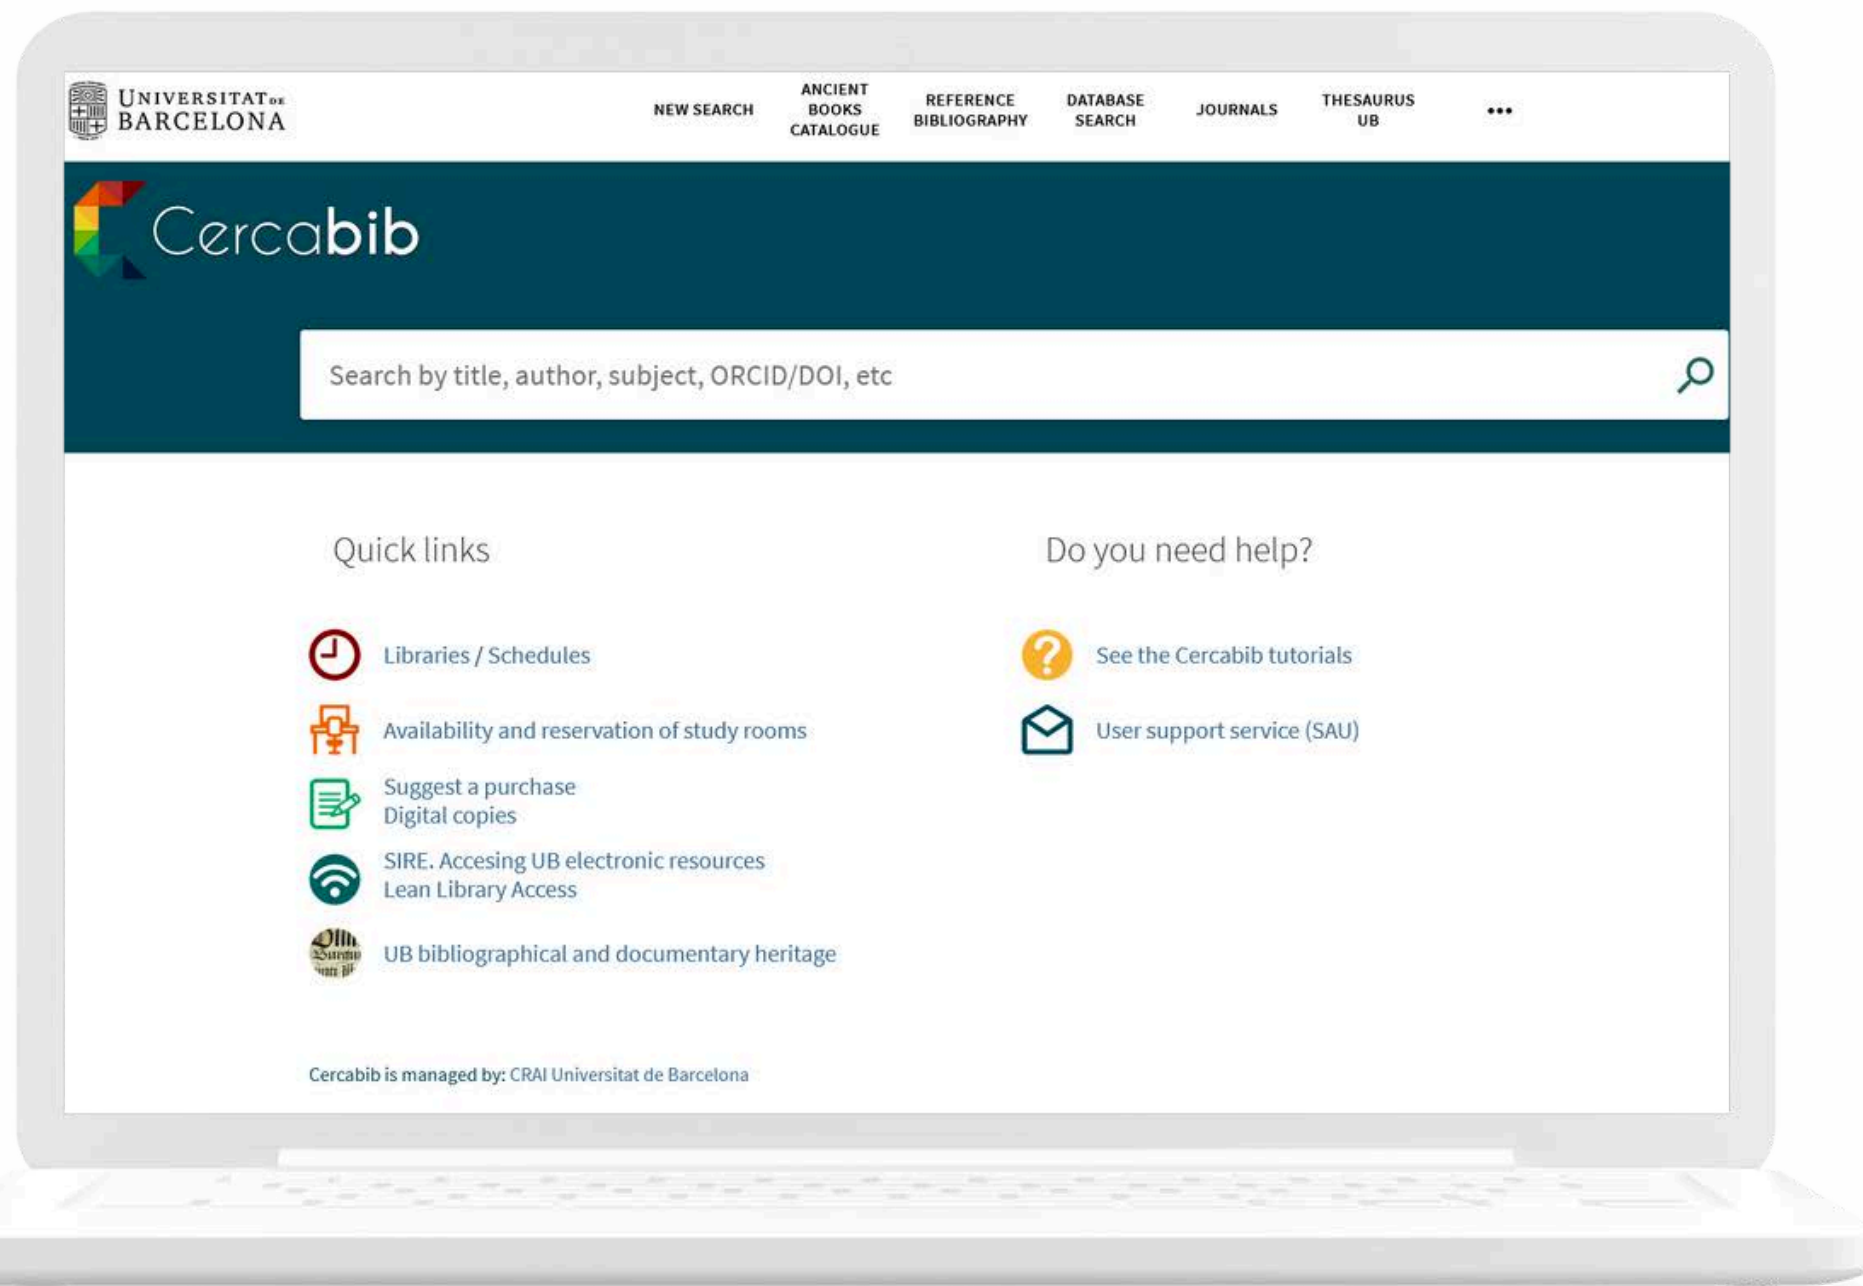

Do you want a document?

You can find it in
Cercabib

cercabib.ub.edu