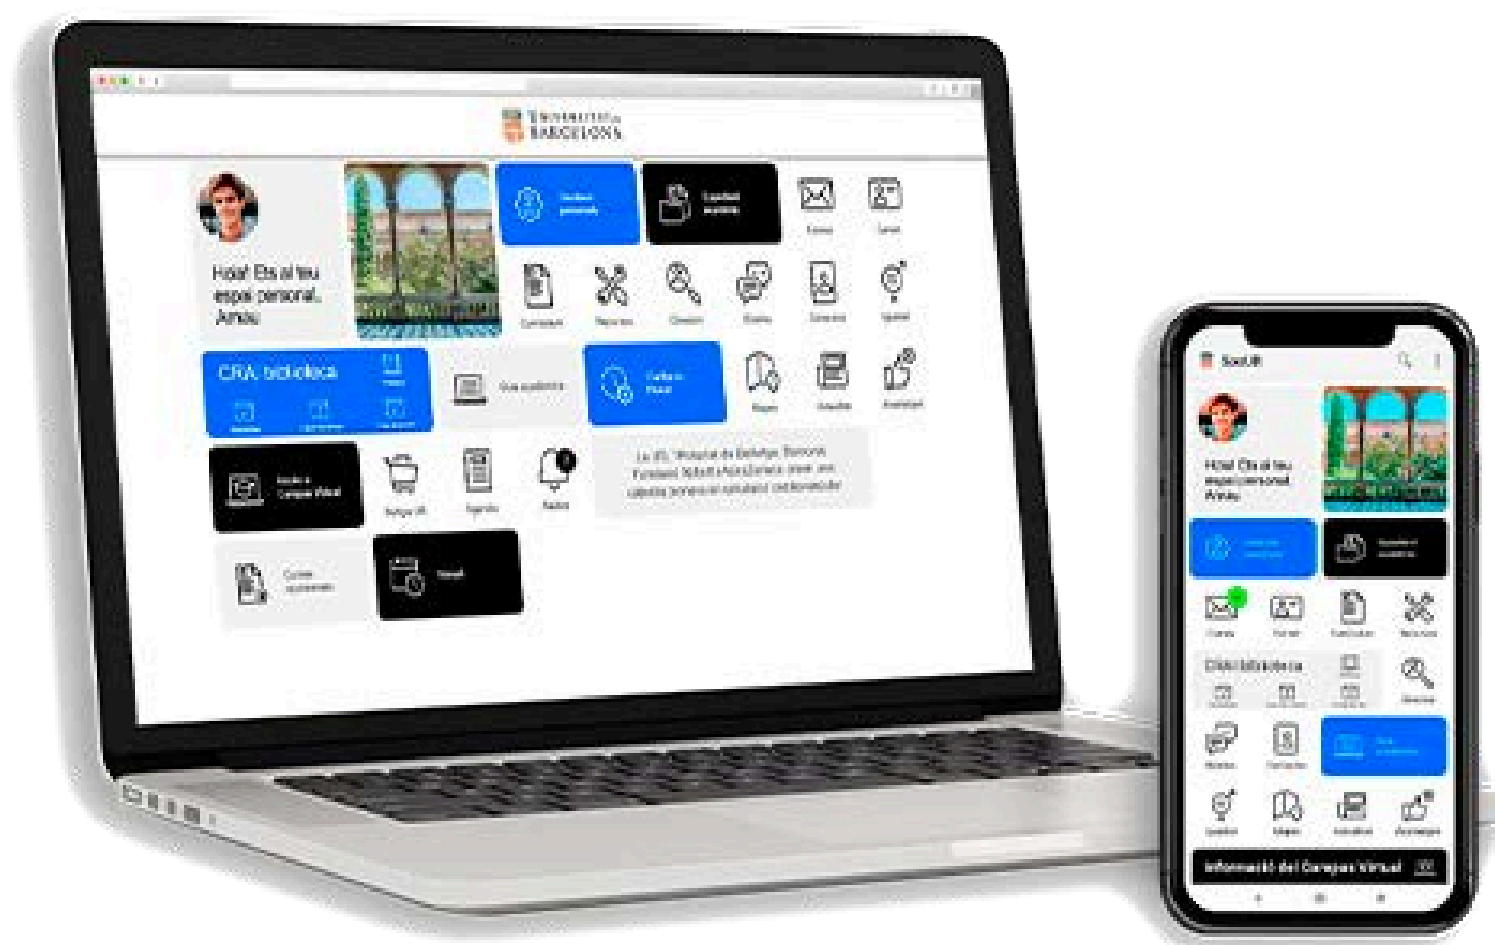

All you have to do is
activate SIRE by
entering your ID and
password

 crai.ub.edu/sire

Importa els favorits | Per a l'accés ràpid, col·loca els teus favorits aquí a la barra de favorits. [Administra els preferits ara](#)

 Centre de Recursos per a l'Aprenentatge i la Investigació

the University of Barcelona network. It is based on OCLC's EZproxy solution.

- Requirements
 - You must be PDI, PTGAS or student of the University of Barcelona
 - You must authenticate yourself as a member of the UB (with **UB or local identifier**)
- E-Resources Access Service (SIRE)

We present two access options:

- **Enabling access.** If you access material from a search engine results page (e.g. Google or PubMed), a sho
 - You must install the **Sire** button, by dragging this image to the bookmarks bar:

▸ [More information](#)

Virtual Campus

[App SocUB](#)

 campusvirtual.ub.edu

Identifiers

UB

Virtual Campus, CRAI
libraries

Local