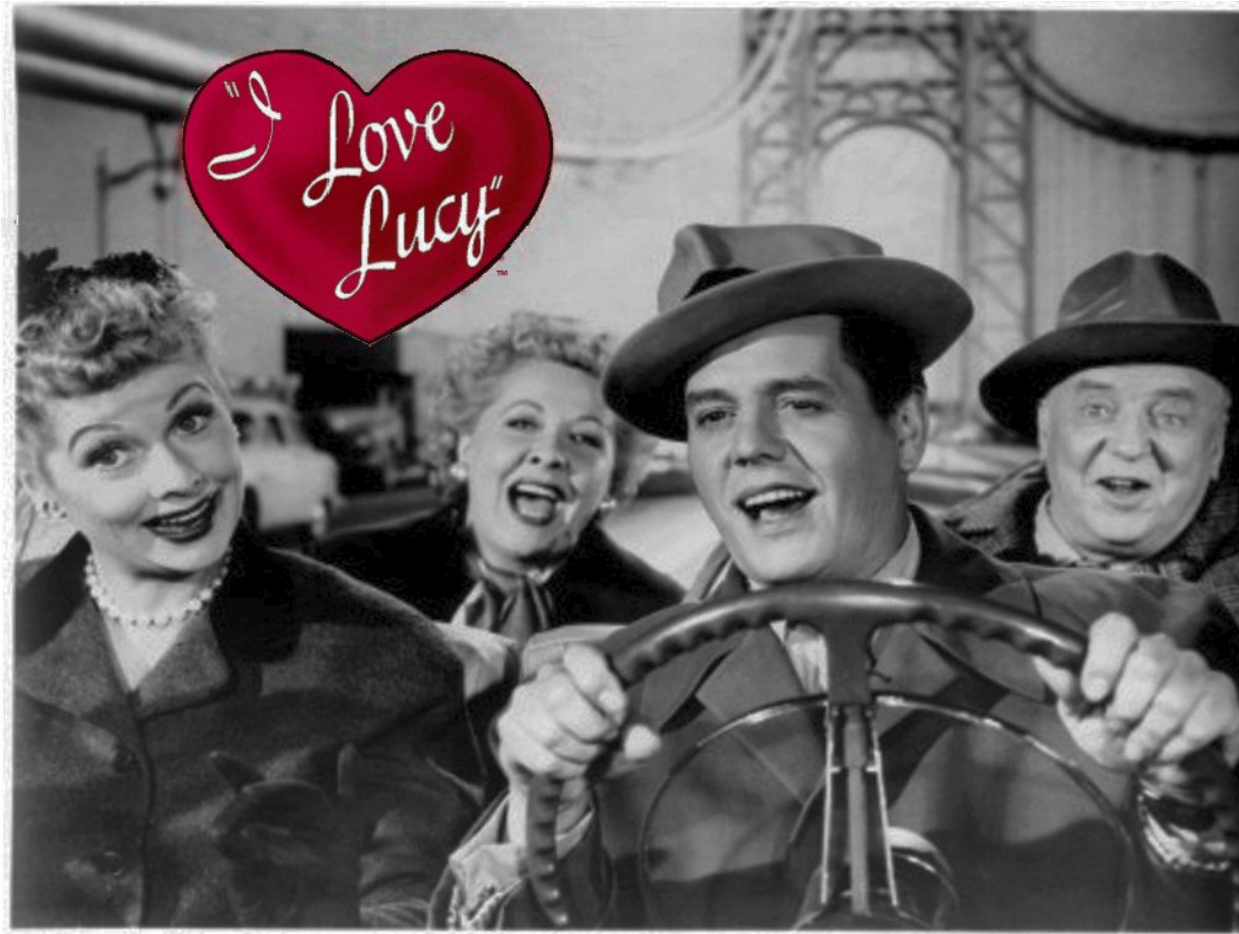

- Lucille Ball as Lucy McGillicuddy Ricardo
 - Desi Arnaz as Enrique Alberto Fernando de Acha aka Ricky Ricardo
 - Ricky Ricardo Jr aka Little Ricky
 - Vivian Vance as Ethel (Louise) Potter Mertz
 - William Frawley as Fred(erick) Hobart Mertz
-
- Originally Oct., 1951 - May, 1957 on [CBS](#).
 - After the series ended in 1957, a modified version continued for three more seasons with 13 one-hour specials; it ran from 1957 to 1960 as *The Lucille Ball-Desi Arnaz Show* and later in reruns as [The Lucy-Desi Comedy Hour](#).
-
- 5 Emmy awards and numerous nominations
 - Most watched show in 4/6 seasons.
 - Best TV Show of all time in 2012 by *People Magazine*
-
- Colorized Christmas special in 2013 → +8m viewers

The characters

Publicity photo of Lucille Ball and Desi Arnaz in *I Love Lucy*

- Lucy: naïve & ambitious; no talent (?!); zeal for stardom; a knack for getting herself and her husband into trouble whenever Lucy yearns to make it in show business.
- Ricky Ricardo: Cuban American, successful actor, bandleader. Excitable personality (cliché?)
- Fred & Ethel: former vaudevillians as a duet
- Ethel: former model, Ricky prefers her over Lucy as she's a talented actress and singer.
- Fred: served in WWI, lived through The Great Depression → stingy with money, bad-tempered (except with Little Ricky)

I Love Lucy's pioneering use of three cameras led to it becoming the standard technique for the production of most sitcoms filmed in front of an audience.

The show's original opening and commercial bumpers: animated caricatures of Lucy and Desi designed and animated by MGM character designer and future *Flintstones* cartoonist, Gene Hazelton (1917-2005)