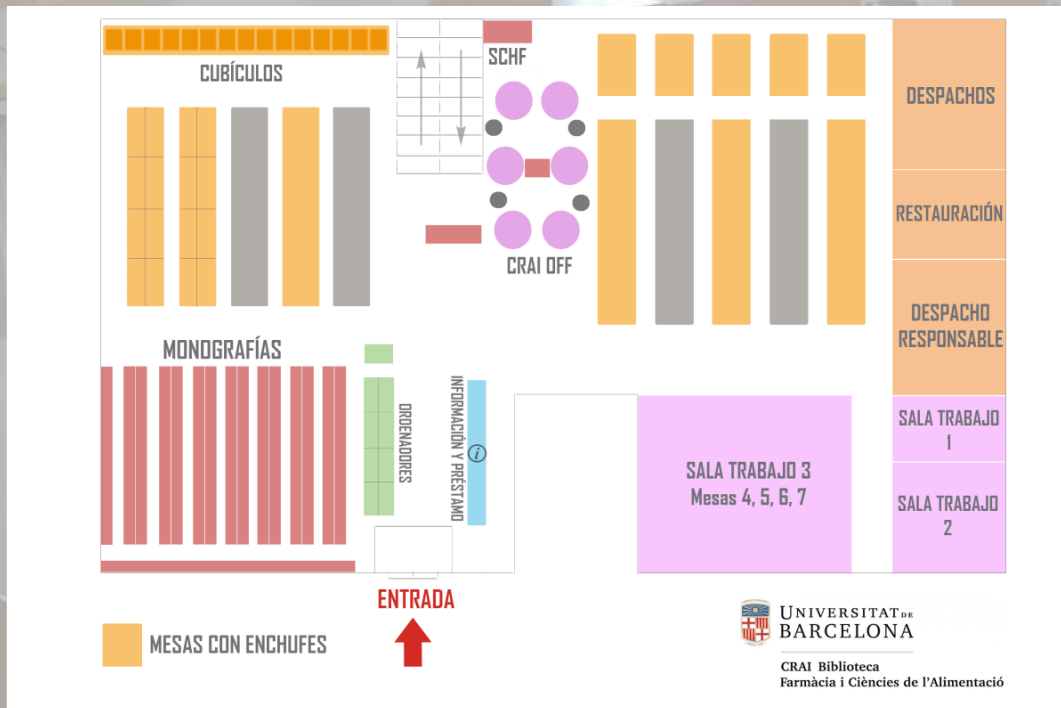

Edificio B – Planta baja

¿Cuándo puedo ir?

De lunes a viernes de
8.30 a 20.30h

Plano de la Biblioteca

Planta 0

Planta -1

Instalaciones y equipamientos

**+ 300
puntos de
lectura**

Bibliografía
recomendada

Audiovisuales

Dipòsit Digital
UB: TFG

Nuestras colecciones

A glass display case containing various historical pharmacy items. The top shelf features several ornate ceramic jars and containers, some with labels like 'Khenbr' and 'Salvia'. Below, there are glass bottles, some with labels like 'CASCALES' and 'Aceite Buda'. The bottom section contains scientific equipment, including a large glass flask with red liquid and a smaller flask with dark liquid. There are also some papers and books visible in the background.