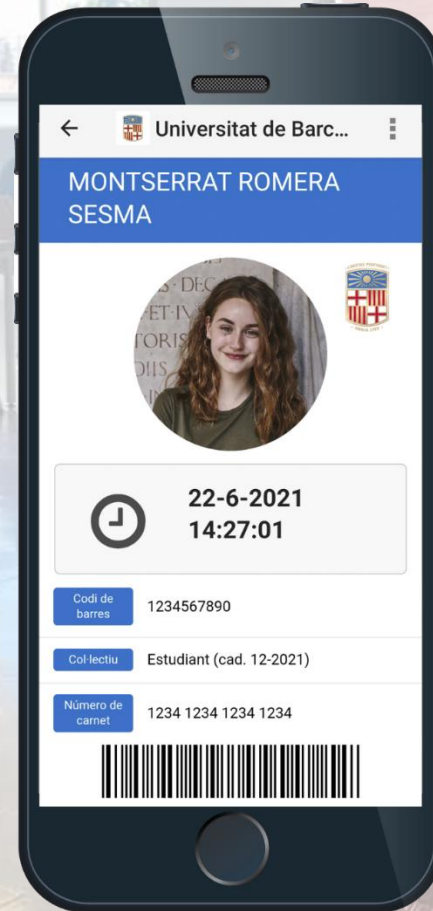

[Carnet digital](#)