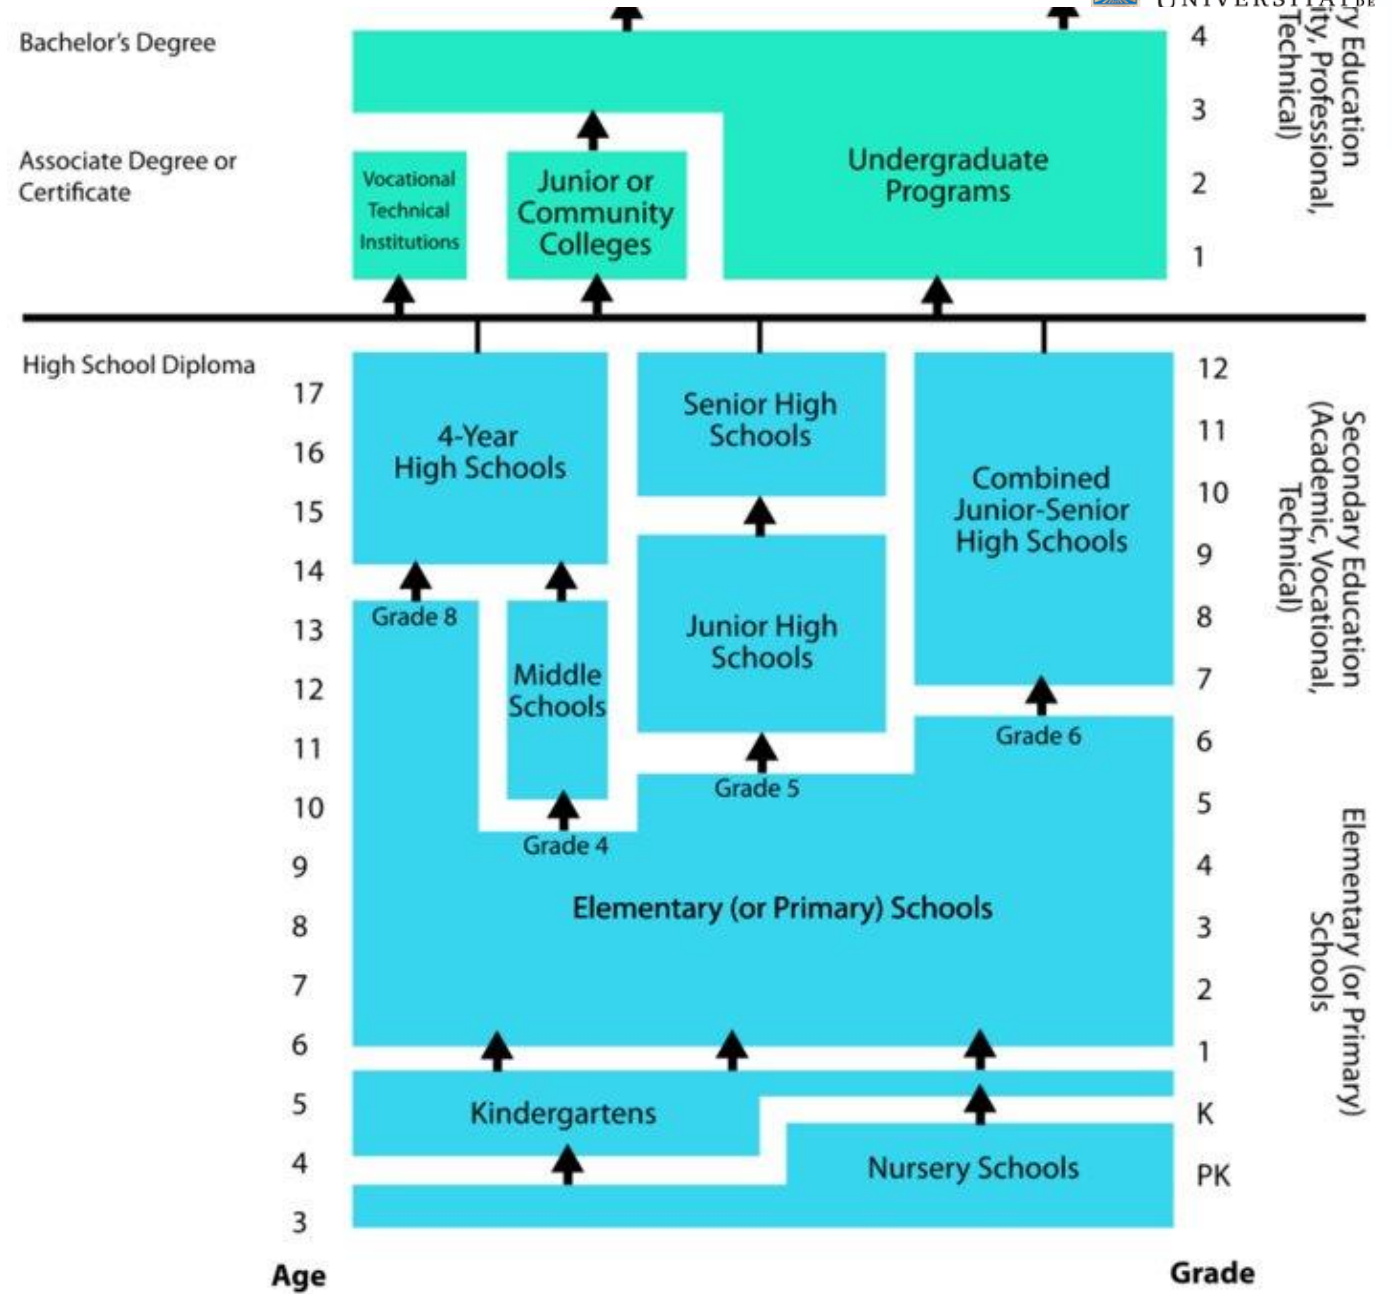

Education System

Getting into university

Selectivitat': University entrance exam, PAP (Personal Aptitude Test)

High school grades/A-level results

SATs (Standardized Admissions Tests)

Personal statement

Interview

Education System in Sweden

School Calendar

First term:

September to Winter* holiday, which lasts 15 days.

(* aka Christmas)

Second term:

January to Spring** holiday, which last 10 days.

** aka Easter)

Third term:

Spring holiday to the end of June.

Summer holiday:

July, August and the first week of September

UNIVERSITAT DE
BARCELONA

Facultat d'Educació

Where
did you go
to school?

Dr. Sean Murphy