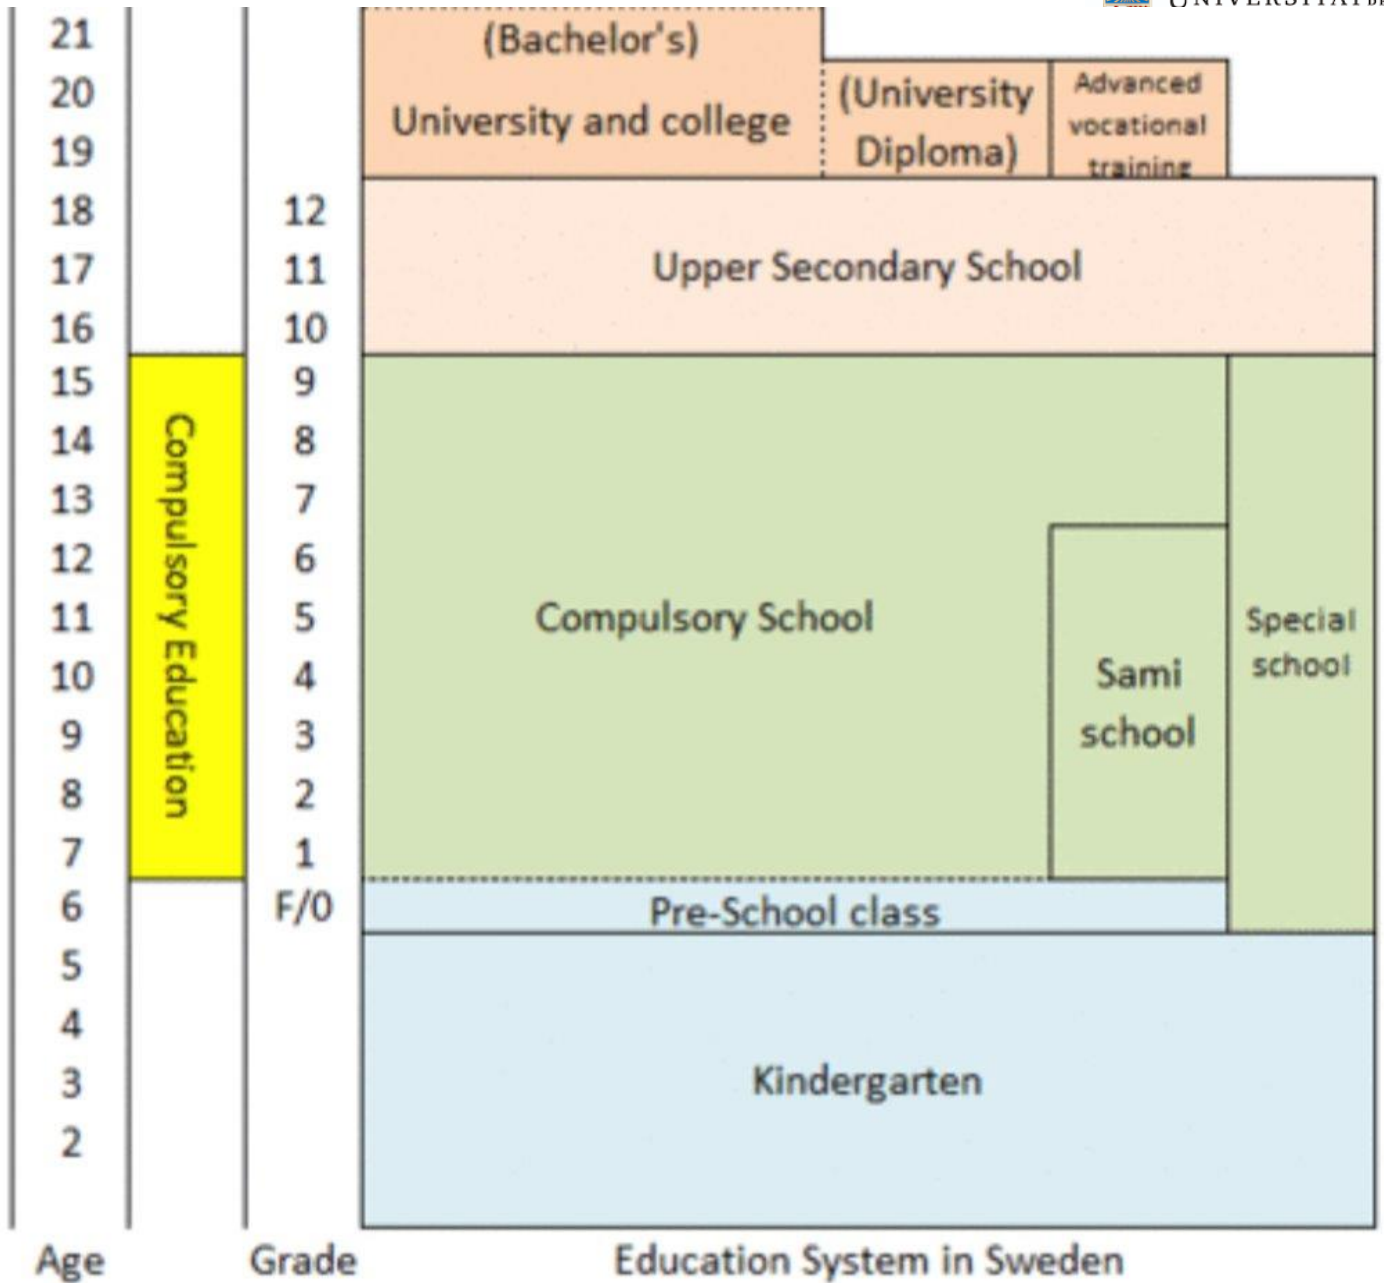

Education System

Getting into university

Selectivitat': University entrance exam, PAP (Personal Aptitude Test)

High school grades/A-level results

SATs (Standardized Admissions Tests)

Personal statement

Interview

Education System in Sweden

School Calendar

First term:

September to Winter* holiday, which lasts 15 days.

(* aka Christmas)

Second term:

January to Spring** holiday, which last 10 days.

** aka Easter)

Third term:

Spring holiday to the end of June.

Summer holiday:

July, August and the first week of September

UNIVERSITAT DE
BARCELONA

Facultat d'Educació

Where
did you go
to school?

Dr. Sean Murphy