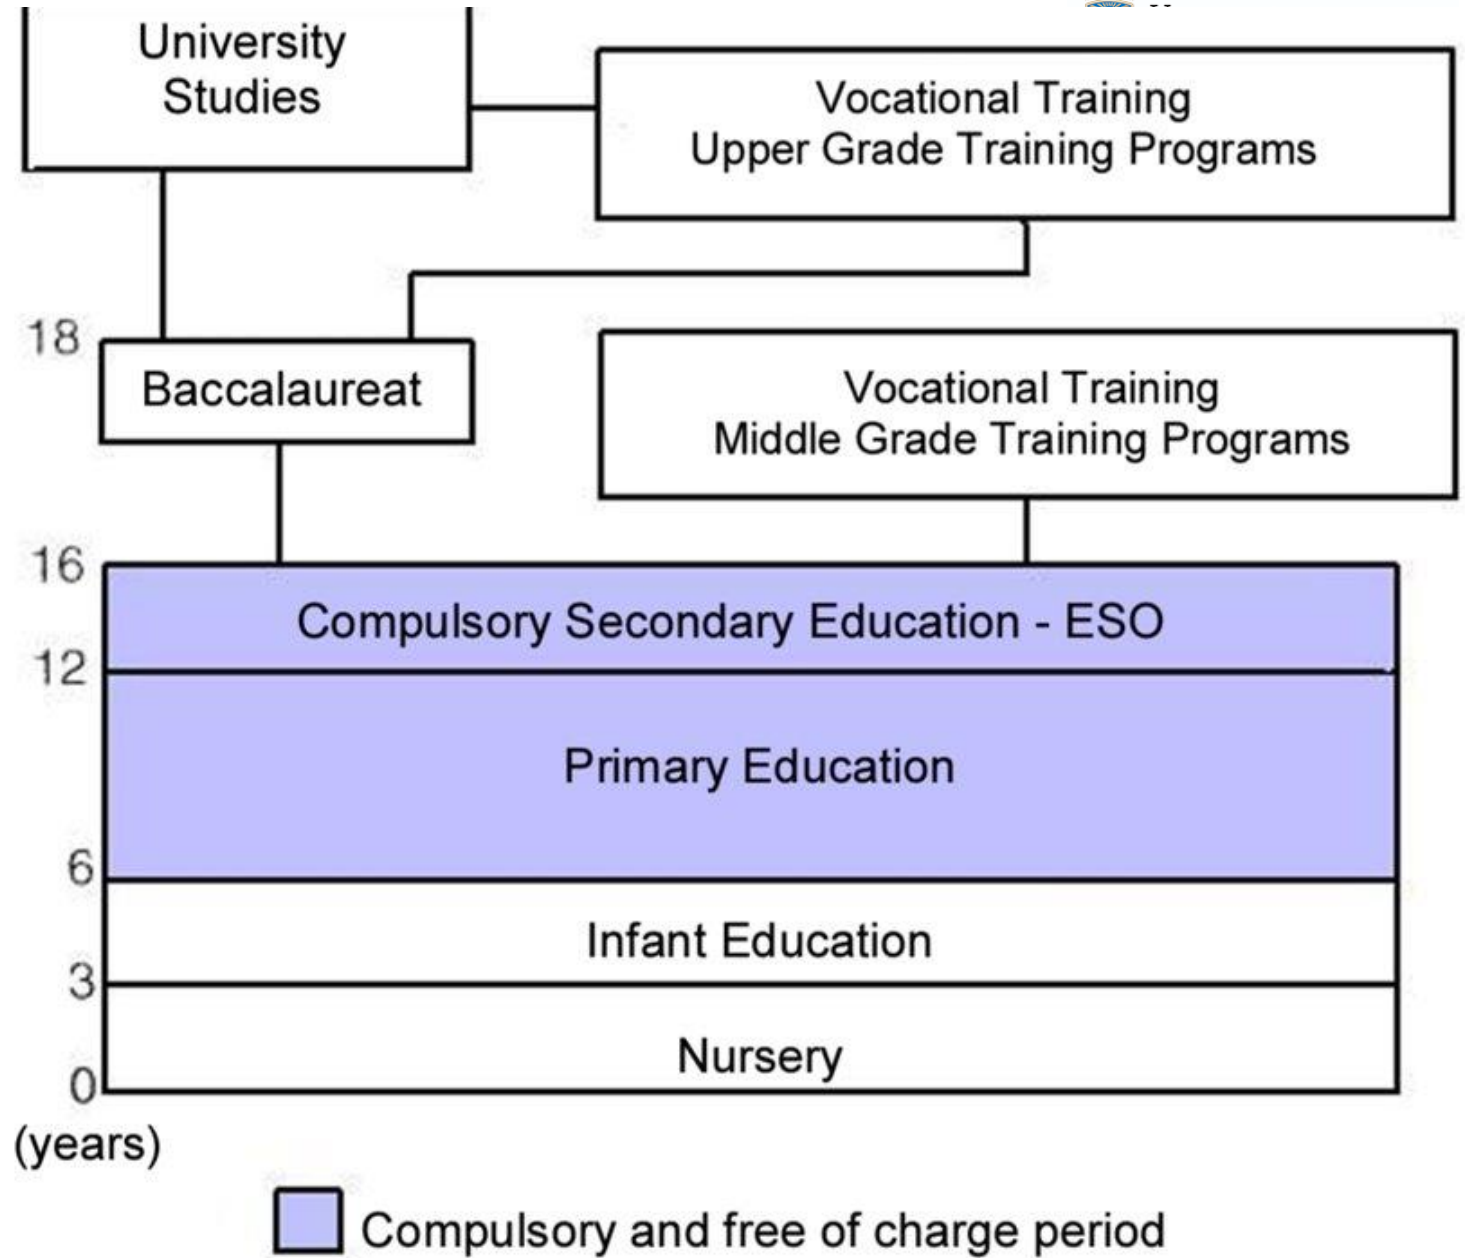

Education System

Getting into university

Selectivitat': University entrance exam, PAP (Personal Aptitude Test)

High school grades/A-level results

SATs (Standardized Admissions Tests)

Personal statement

Interview

Education System in Sweden

School Calendar

First term:

September to Winter* holiday, which lasts 15 days.

(* aka Christmas)

Second term:

January to Spring** holiday, which last 10 days.

** aka Easter)

Third term:

Spring holiday to the end of June.

Summer holiday:

July, August and the first week of September

UNIVERSITAT DE
BARCELONA

Facultat d'Educació

Where
did you go
to school?

Dr. Sean Murphy